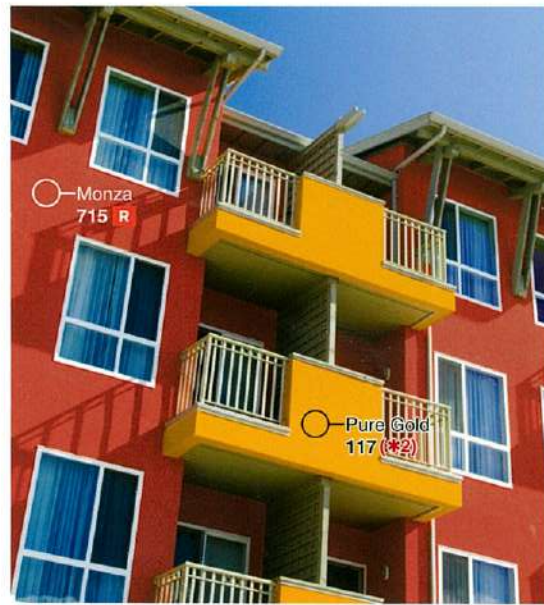

Schemes ideas

Explore the endless possibilities with colours, virtually paint the spaces at your fingertips! Download **Nippon Paint Colour Creations App** now!

- ✓ Instant colour on image
- ✓ Visualize your favourite colour within the space before actual painting
- ✓ Thousand of Nippon Paint colours to choose from
- ✓ Convenient and easy to use

R Also available for Nippon Roof Coating & Nippon Solarroof
(*1) (*2) **PREMIUM Colours**

All colours shown are as close to the actual Nippon Paint colours as modern printing techniques permit. Please refer to the actual colour chips in this card for your colour selection.

Semua warna yang ditunjukkan adalah hampir serupa dengan warna sebenar Nippon Paint berdasarkan teknik pencetakan moden. Sila rujuk kepada cip warna sebenar di dalam kad ini untuk pilihan warna anda.

根据现代印刷技术允许，以上所有显示颜色与Nippon Paint的真实颜色相近。选择颜色时请参考卡内实际颜色的漆片。