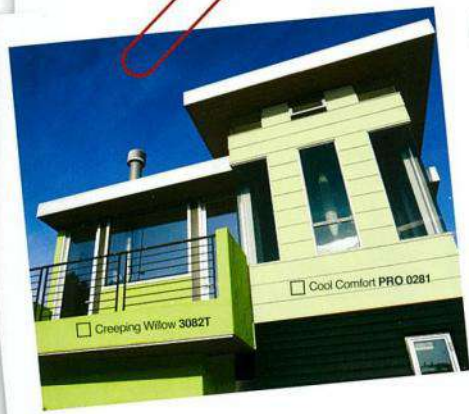

All colours shown are as close to the actual Nippon Paint colours as modern printing techniques permit.
Semua warna yang ditunjukkan adalah hampir serupa dengan warna sebenar Nippon Paint berdasarkan teknik pencetakan moden.

R Also available for Nippon Roof Coating & Nippon Solarroof