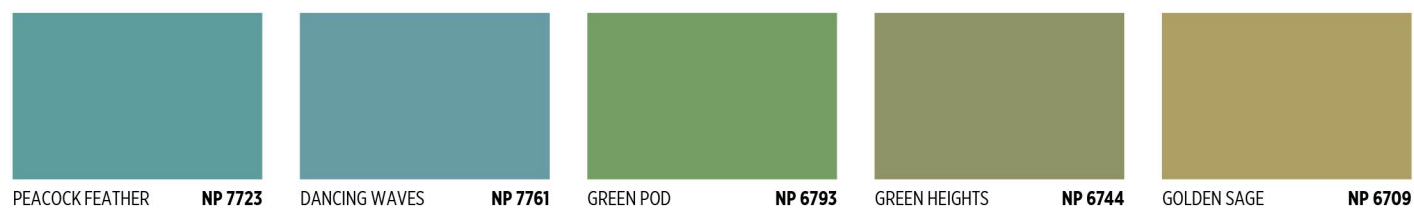

EXOTIC BLOOM NP 6296 PHOENICIAN PURPLE NP 6463 SULTAN BLUE NP 6456 LIBERTY BLUE NP 6533 ZODIAC WONDERS NP 8302

ROYAL FLUSH NP 8420 OPERA NIGHT NP 6470 WILD FURY NP 6449 COSMIC NAVY NP 8432 ASTROLOGERS NIGHT NP 8303

All colours shown are as close to the actual Nippon Paint colours as modern printing techniques permit. Depending on your choice of finishing, the visual appearance of each colour may vary.

All colours shown are as close to the actual Nippon Paint colours as modern printing techniques permit. Depending on your choice of finishing, the visual appearance of each colour may vary.