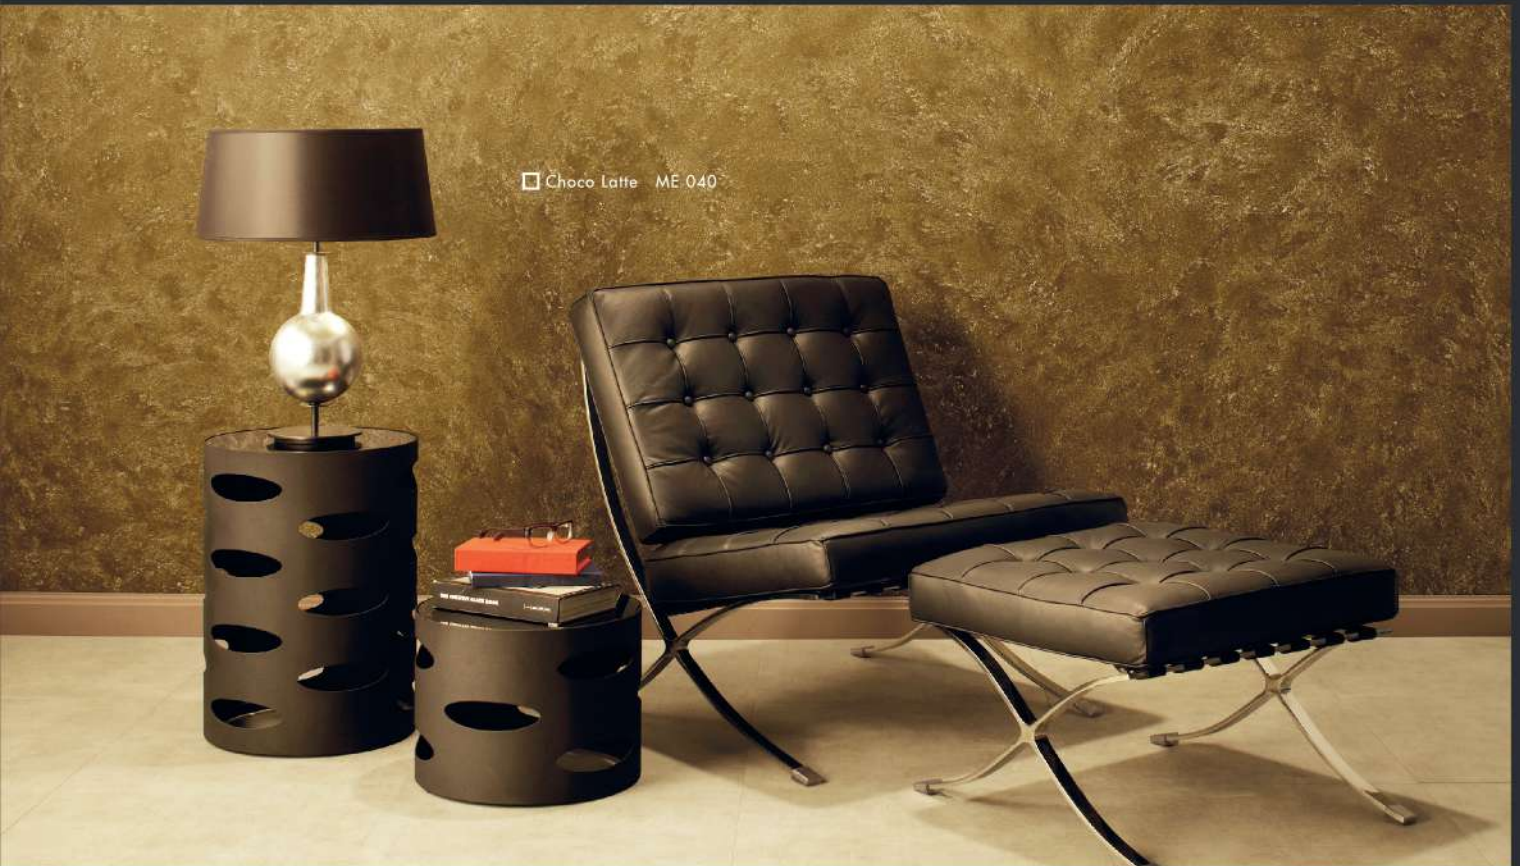

EVERY STROKE, A SPECIAL TEXTURE.

For master strokes of style and colour, go beyond matt, satin or pearl and add a luxurious finish to your feature walls and rooms.

The Textured Paint series is a premium line of opaque Momento® Special Effect Paint that can be applied in lieu of traditional wall paint, transforming ordinary interiors into enchanting works of art.