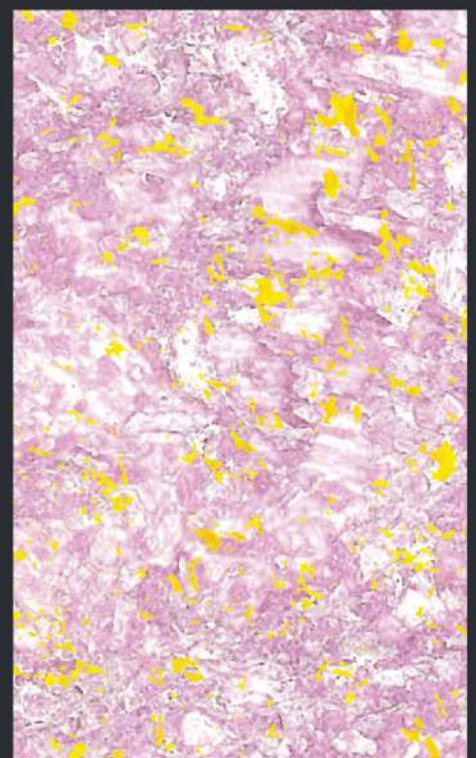

ELEGANT GOLD