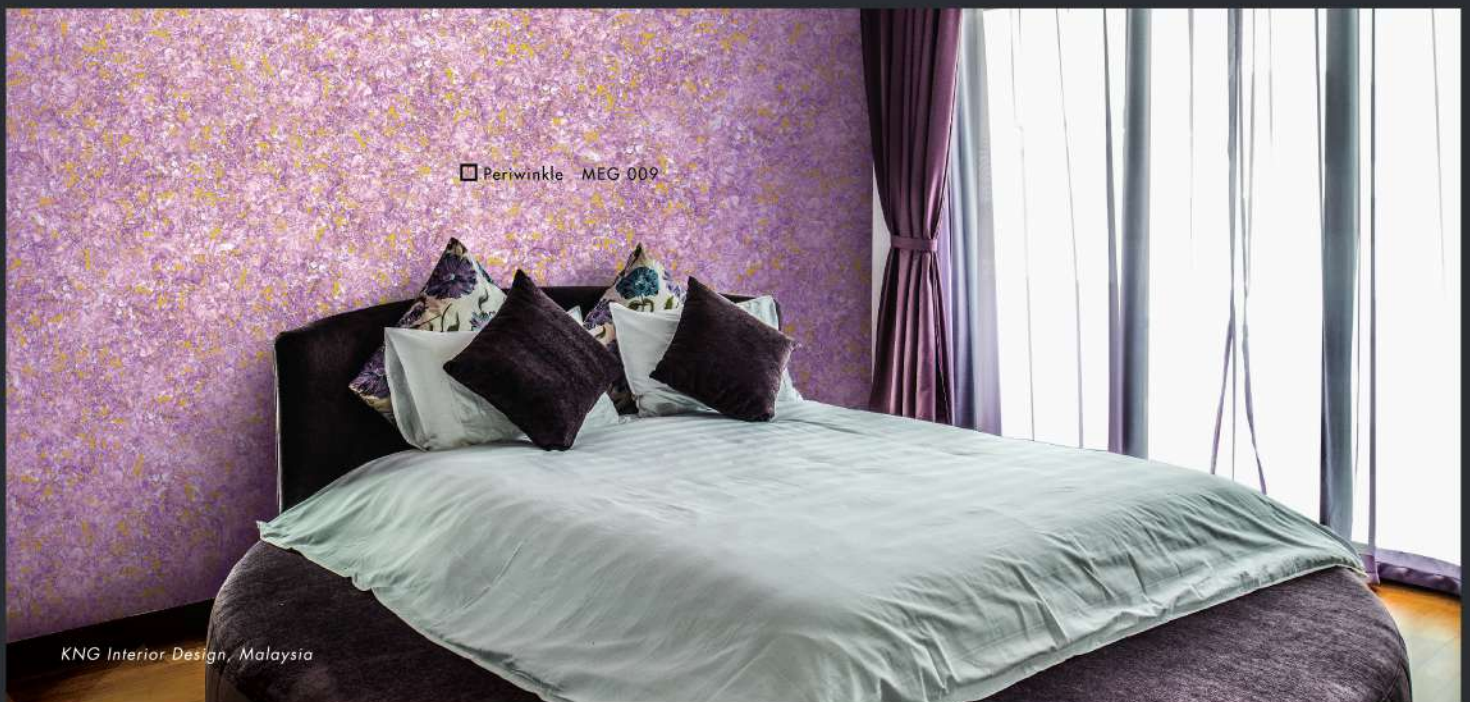

Burning Gold MEG 003

Sunset MEG 006

Periwinkle MEG 009

Boat Ride MEG 012

Morning Dew MEG 015

Tropical Brown MEG 018